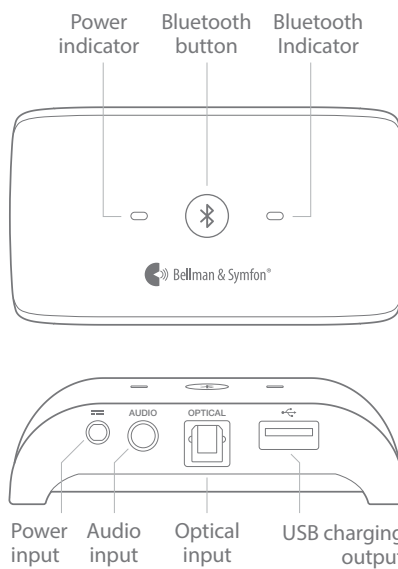

Technical specifications

Dimensions and weight

Height: 24 mm, 0.9" Depth: 48 mm, 1.9"
Width: 88 mm, 3.5" Weight: 70 g, 2.5 oz.

Buttons and controls

Features

- Uses Qualcomm® aptX™ low latency streaming technology which results in optimum time synchronization when playing back audio, rendering crisp and clear sound without any lip sync issues.
- Multiple ports
Features both analog and digital input and connects to the vast majority of television sets.