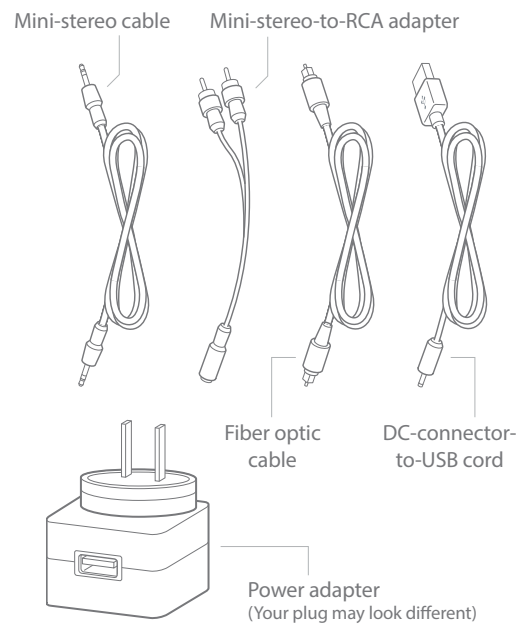

The Maxi Pro TV streamer enables you to hear the television at a volume that suits you, without affecting the volume for anyone else in the room. It streams the sound in full HD-stereo via Bluetooth to your Maxi Pro personal amplifier.

Technical specifications

Dimensions and weight

Height: 24 mm, 0.9" Depth: 48 mm, 1.9"
Width: 88 mm, 3.5" Weight: 70 g, 2.5 oz.

Buttons and controls

Features

- Uses Qualcomm® aptX™ low latency streaming technology which results in optimum time synchronization when playing back audio, rendering crisp and clear sound without any lip sync issues.
- Multiple ports
Features both analog and digital input and connects to the vast majority of television sets.